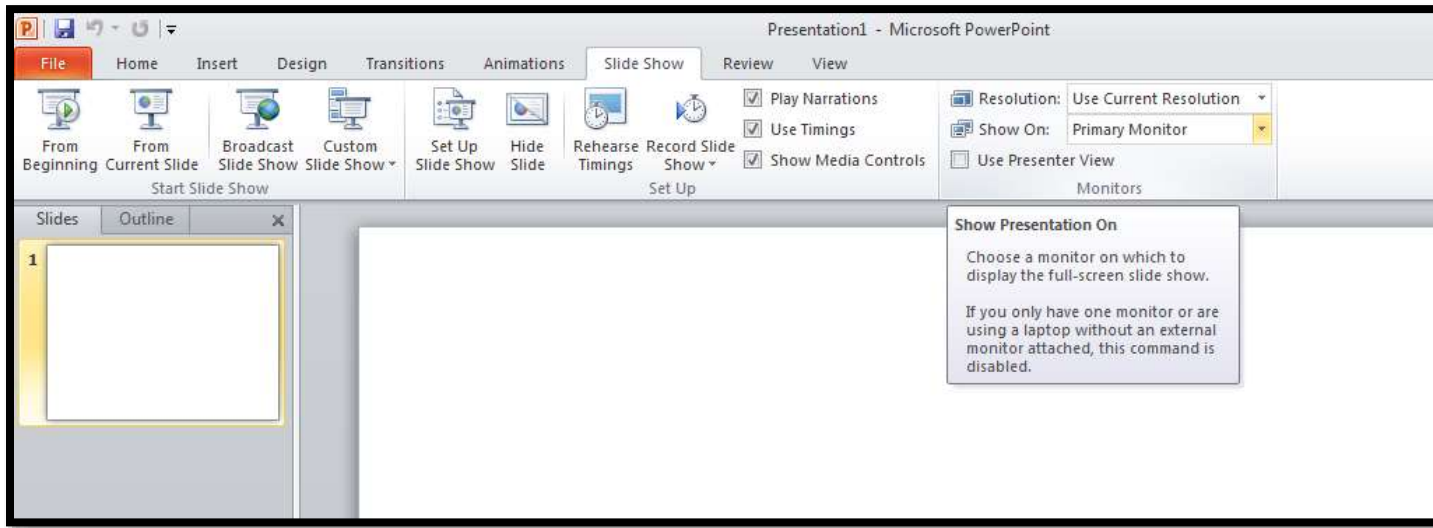

PowerPoint on Right Monitor

1. Click on the “Slide Show” tab.

2. To the right of the ribbon, it says “Show on:”
3. Click on the pull down menu by “Primary Monitor”... change it to “Monitor 1 Generic PnP Monitor”. (the settings will stay until your computer gets ghosted again... then you’ll have to do this again☺)