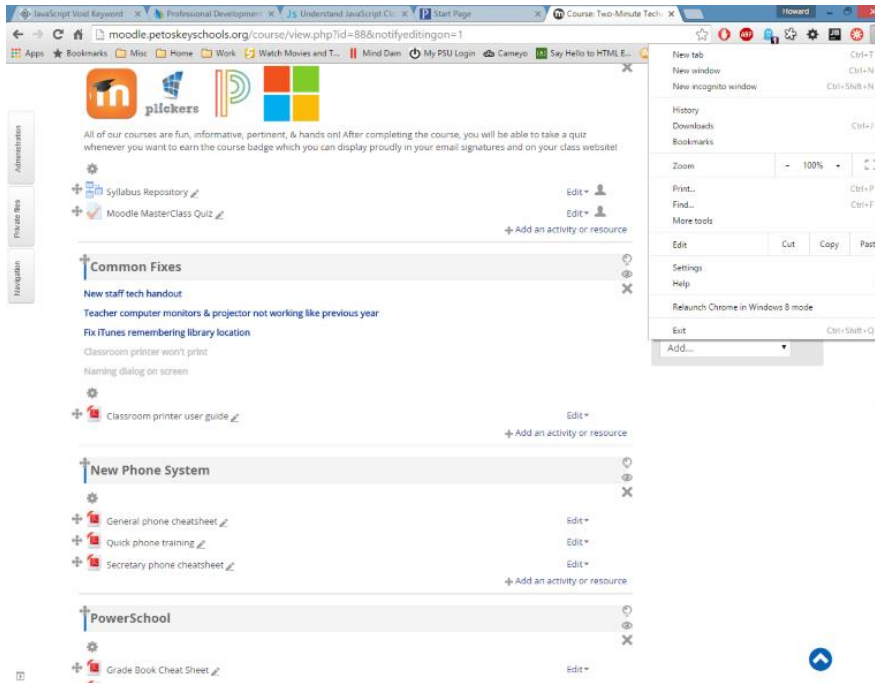

How to easily print two-sided and/or color from Google Chrome

1. The easiest way is to press: **CTRL SHIFT P** which brings up the system printing vs. Chrome printing.
2. The other way to print using the system vs. Chrome is to press the 3 horizontal bars in the top right corner:

3. The choose print and click on "Print using system dialog" on the bottom: