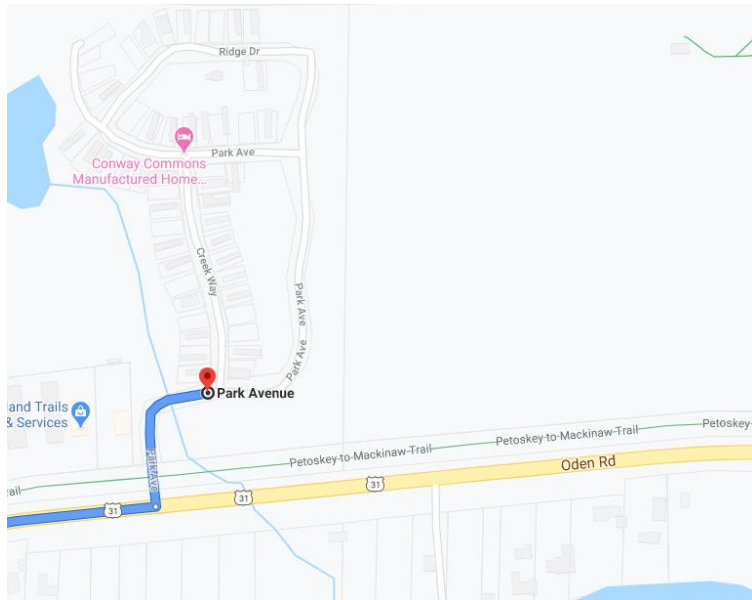

- Petoskey High School – drive up near cafeteria exit and someone will bring food out to you
- Conway Commons, Park Avenue – main entrance – **NEW LOCATION**
- Lowe’s, 2140 Anderson Road – main parking lot
- Bayshore Estates – Townline Road – back entrance to trailer park in Bayshore
- Walloon Lake Community Church, 4320 M-75 N - parking lot

Sincerely,

Chris Parker, Superintendent

1500 Hill St

Petoskey, MI 49770

Head northeast on Hill St toward Northmen Dr

Turn right onto E Mitchell Rd

Turn left onto County Rte C-81/Division Rd

Continue onto US-31 N

Continue on Anderson Rd to your destination in Bear Creek Township

Turn right onto Anderson Rd

Turn right onto Lears Rd

Turn left

Lowe's Home Improvement

2140 Anderson Rd, Petoskey, MI 49770

1500 Hill St

Petoskey, MI 49770

Take S Howard Rd to US-131 S in Bear Creek Township

Follow US-131 S to M-75 S in Walloon Lake

Turn left onto US-131 S

Turn right onto M-75 S

Walloon Lake Community Church

4320 M-75 N, Walloon Lake, MI 49796