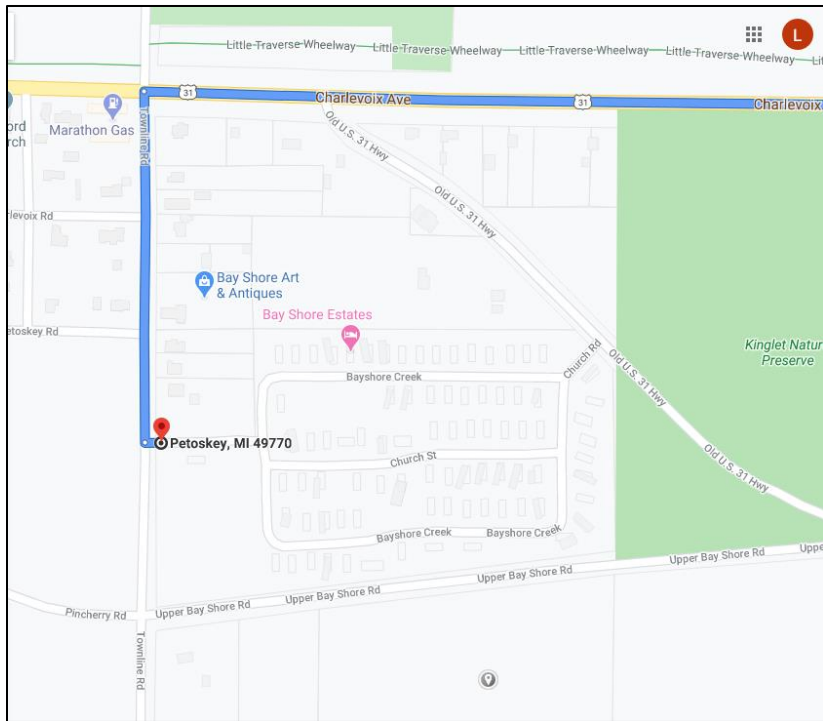

- Petoskey High School – drive up near cafeteria exit and someone will bring food out to you
- Conway Commons, Park Avenue – main entrance – **NEW LOCATION**
- Lowe’s, 2140 Anderson Road – main parking lot
- Bayshore Estates – Townline Road – back entrance to trailer park in Bayshore
- Walloon Lake Community Church, 4320 M-75 N - parking lot

Sincerely,

Chris Parker, Superintendent

1500 Hill St

Petoskey, MI 49770

Head northeast on Hill St toward Northmen Dr

Turn right onto E Mitchell Rd

Turn left onto County Rte C-81/Division Rd

Continue onto US-31 N

Turn left onto Park Ave

Conway Commons

Park Ave, Alanson, MI 49706

1500 Hill St

Petoskey, MI 49770

Head northeast on Hill St toward Northmen Dr

Turn left onto E Mitchell Rd

Use the left 2 lanes to turn left onto Bay View Rd/E Mitchell St

Continue onto Spring St

Turn right onto US-31 S/Charlevoix Ave

Turn left onto Old U.S. 31 Hwy

Bay Shore Estates

7463 Old U.S. 31 Hwy LOT 26, Petoskey, MI 49770

1500 Hill St

Petoskey, MI 49770

Take Hill St and Jennings Ave to Howard St