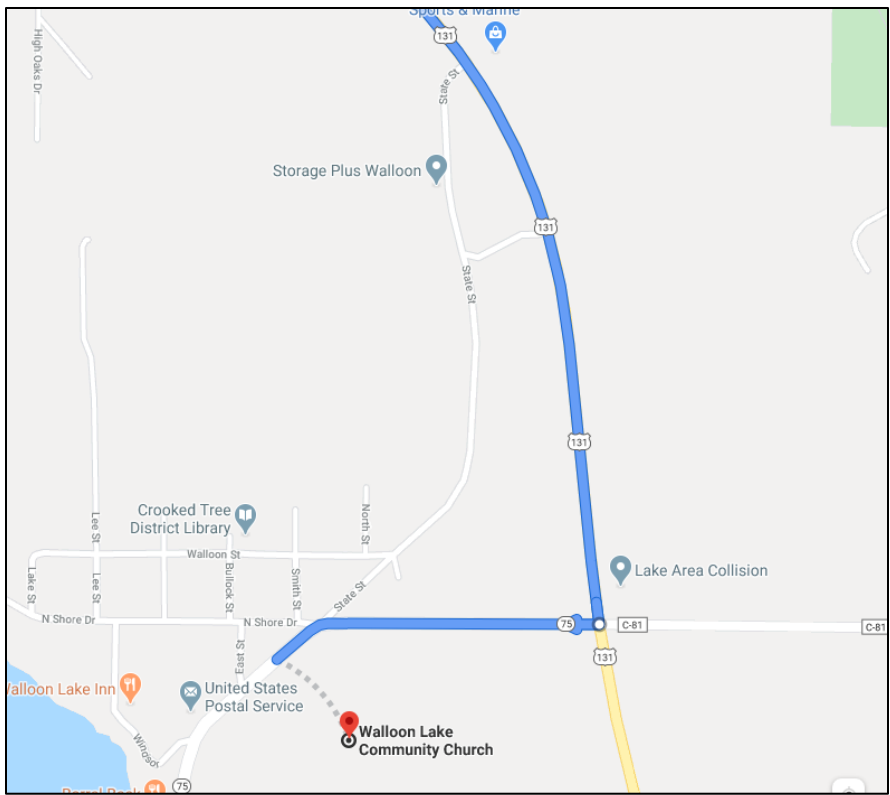

Head southwest on Hill St toward Kalamazoo Ave

Turn left onto Kalamazoo Ave

Turn right onto Jennings Ave

Take E Sheridan St to Anderson Rd

Turn left onto Howard St

Turn right onto E Sheridan St

Turn left onto Spring St

Continue on Anderson Rd to your destination in Bear Creek Township

Turn right onto Anderson Rd

Turn right onto Lears Rd

Turn left

Lowe's Home Improvement

2140 Anderson Rd, Petoskey, MI 49770

1500 Hill St

Petoskey, MI 49770

Take Hill St and Jennings Ave to Howard St

Head southwest on Hill St toward Kalamazoo Ave

Turn left onto Kalamazoo Ave

Turn right onto Jennings Ave

Take E Sheridan St to Emmet St

Turn left onto Howard St

Turn right onto E Sheridan St