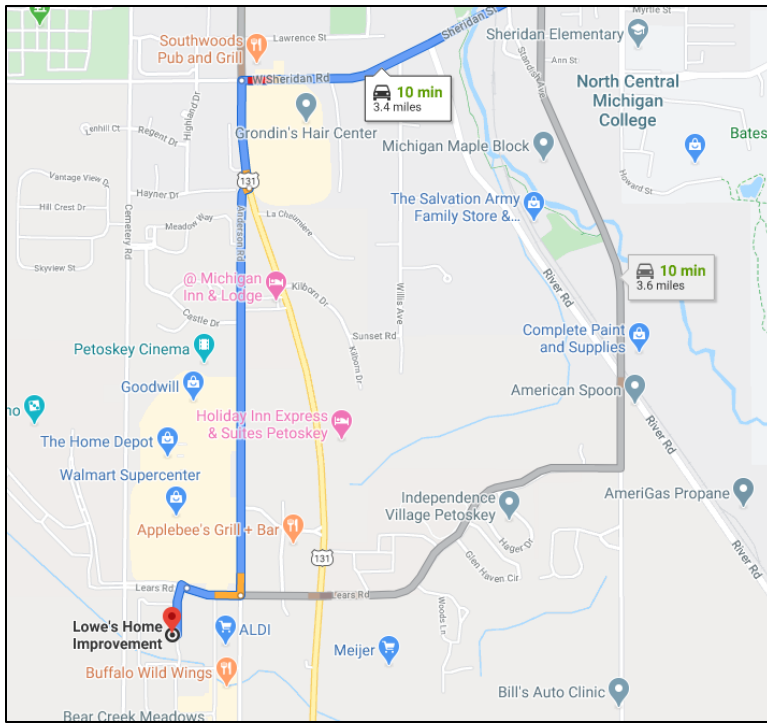

- Petoskey High School – drive up near cafeteria exit and someone will bring food out to you
- Conway Commons, Park Avenue – main entrance – **NEW LOCATION**
- Lowe’s, 2140 Anderson Road – main parking lot
- Bayshore Estates – Townline Road – back entrance to trailer park in Bayshore
- Walloon Lake Community Church, 4320 M-75 N - parking lot

Sincerely,

Chris Parker, Superintendent

1500 Hill St

Petoskey, MI 49770

Head northeast on Hill St toward Northmen Dr

Turn right onto E Mitchell Rd

Turn left onto County Rte C-81/Division Rd

Continue onto US-31 N

Turn left onto Park Ave

Conway Commons

Park Ave, Alanson, MI 49706

1500 Hill St

Petoskey, MI 49770

Head northeast on Hill St toward Northmen Dr

Turn left onto E Mitchell Rd

Use the left 2 lanes to turn left onto Bay View Rd/E Mitchell St

Continue onto Spring St

Turn right onto US-31 S/Charlevoix Ave

Turn left onto Old U.S. 31 Hwy

Bay Shore Estates

7463 Old U.S. 31 Hwy LOT 26, Petoskey, MI 49770

1500 Hill St

Petoskey, MI 49770

Take Hill St and Jennings Ave to Howard St